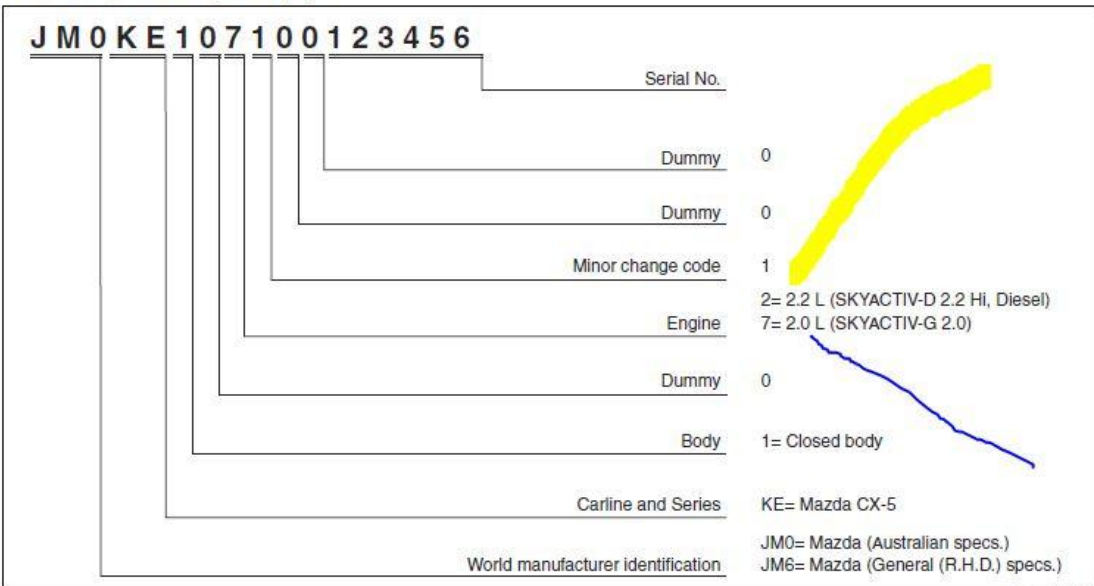

GENERAL INFORMATION

VEHICLE IDENTIFICATION NUMBER (VIN) CODE

id000000100200

Australian, General (R.H.D.) specs.

ac5wzw0000464

MECHANICAL [SKYACTIV-D 2.2]

ac5wzw0000507