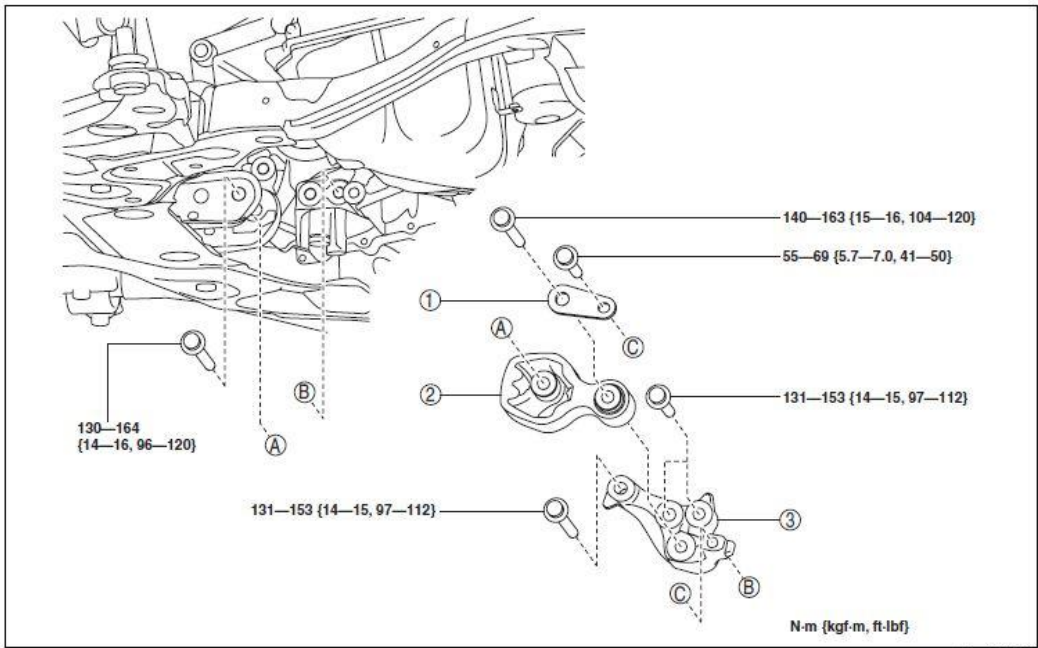

GENERAL INFORMATION

VEHICLE IDENTIFICATION NUMBER (VIN) CODE

id000000100200

Australian, General (R.H.D.) specs.

ac5wzw0000464

MECHANICAL [SKYACTIV-D 2.2]

ac5wzw0000507