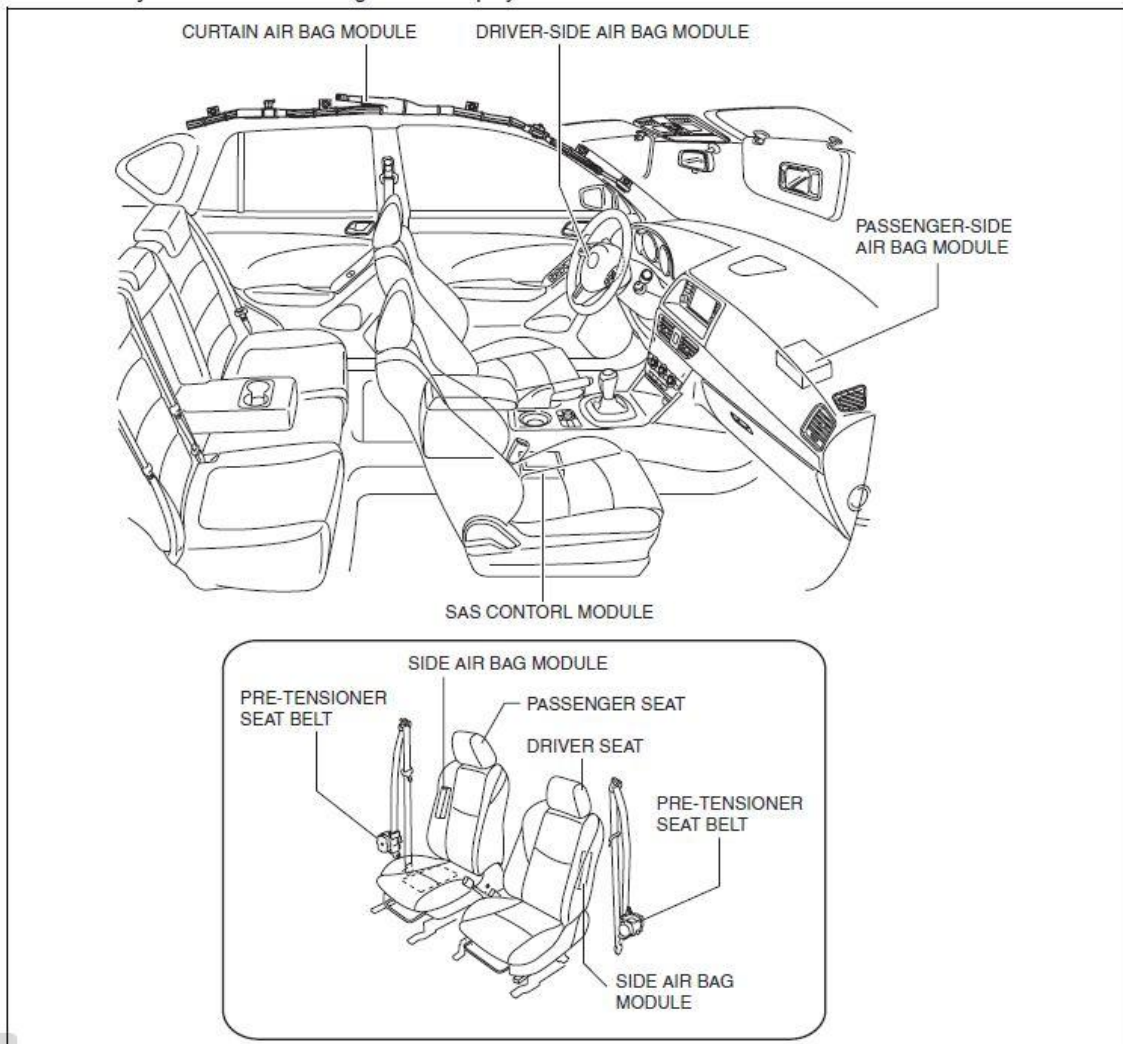

GENERAL INFORMATION

VEHICLE IDENTIFICATION NUMBER (VIN) CODE

id000000100200

Australian, General (R.H.D.) specs.

ac5wzw0000464

MECHANICAL [SKYACTIV-D 2.2]

ac5wzw0000507